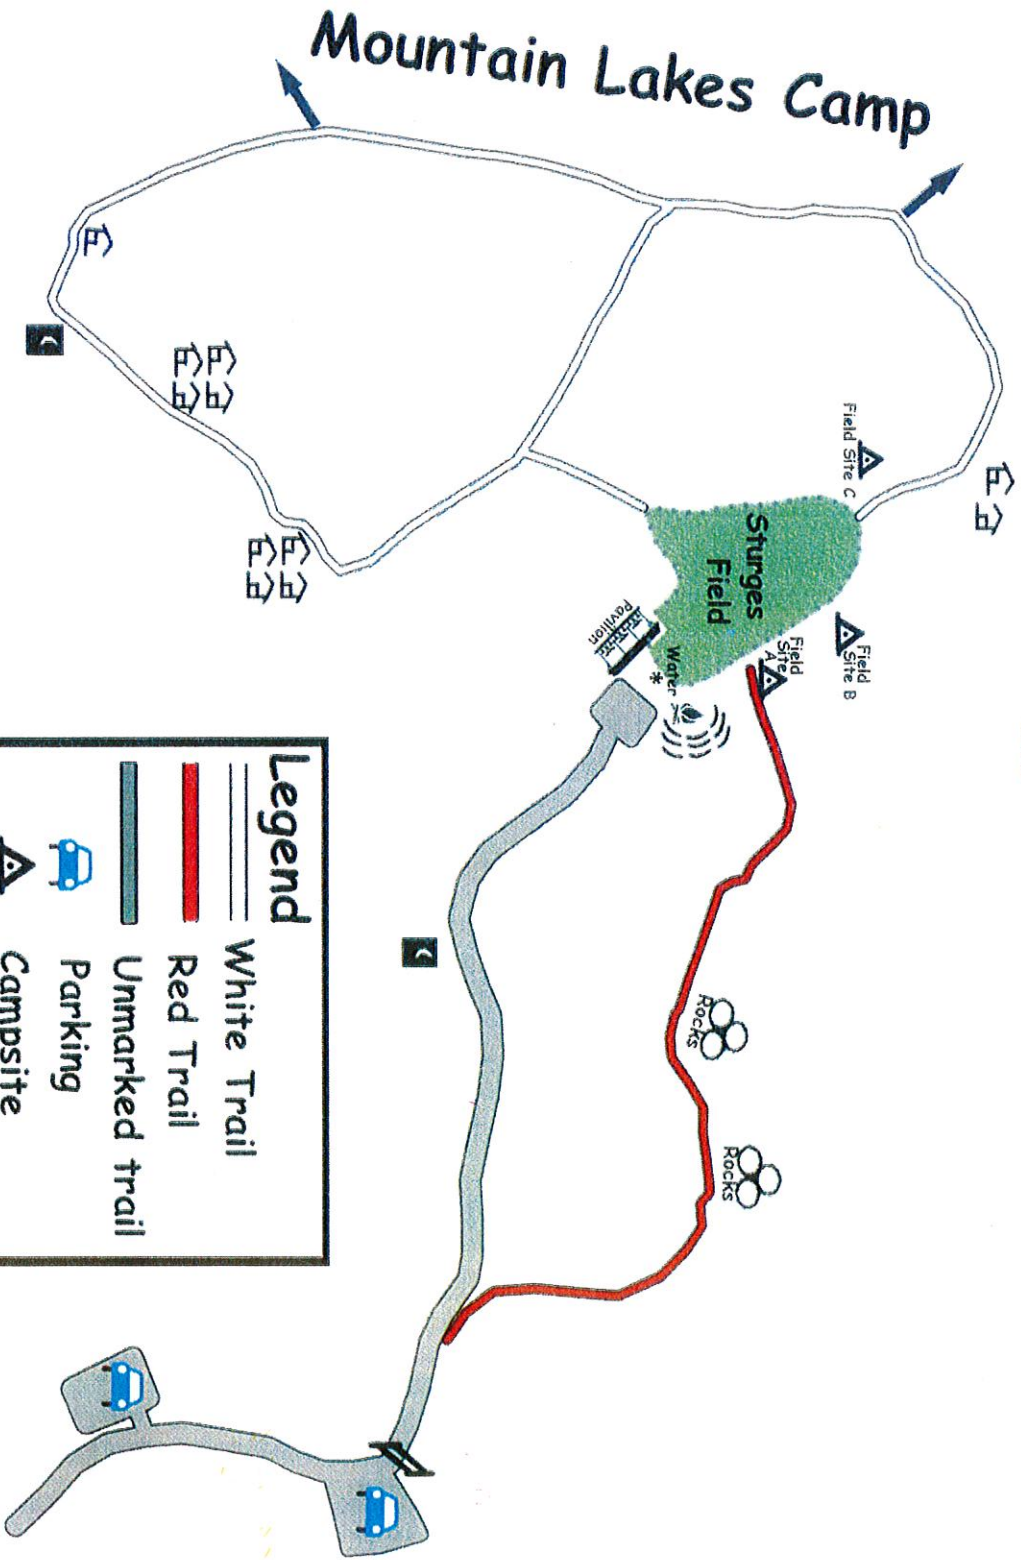

Sturges Park

Legend	
	White Trail
	Red Trail
	Unmarked trail
	Parking
	Campsite
	Leanto
	Toilet
	Campfire